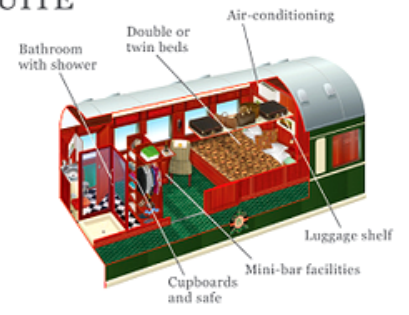

DELUXE SUITE

± 11 square metres
3 configurations

**LENGTHWAYS
DOUBLE**
Double: 189L x 189W
Twin: 189L x 94W

**CROSSWISE
DOUBLE**

Double: 189L x 160W

L-TWIN

Twin: 189L x 90W